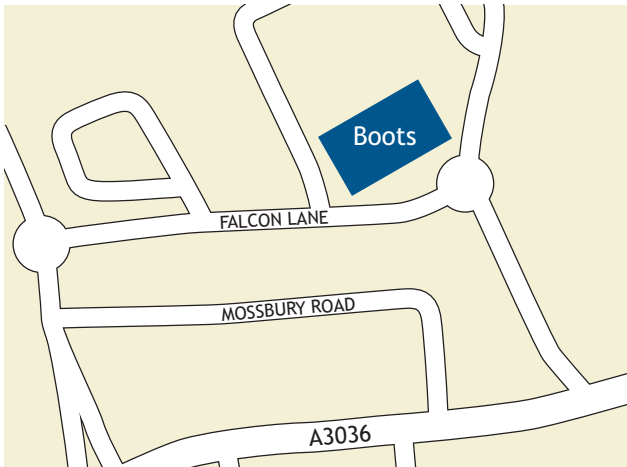

## Sunday Minibus Service

Boots, Clapham Junction  
Falcon Lane, SW11 2LG

Sainsbury's, Tunbridge Wells  
Linden Park Road, TN2 5QL

To assist parents with the return of pupils to the school on Sunday evenings during Exeat and other weekends St Andrew's Prep (with Eastbourne College) have introduced minibus services from Clapham Junction and Tunbridge Wells.

Minibuses will collect pupils from behind Boots in Clapham Junction and Sainsbury's car park in Tunbridge Wells. Please note that the buses will not stop en route to collect any other pupils.

**To book this service, please notify Mark Tomsett no later than 1pm on the Tuesday preceding the Exeat or other weekend.**