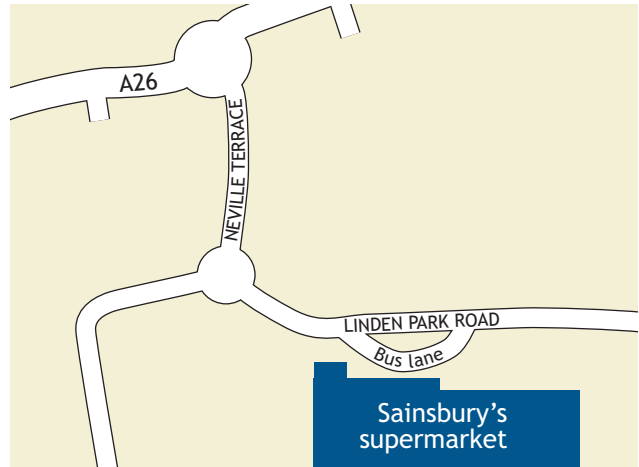

## Sunday Minibus Service

Boots, Clapham Junction  
Falcon Lane, SW11 2LG

Sainsbury's, Tunbridge Wells  
Linden Park Road, TN2 5QL

To assist parents with the return of pupils to the school on Sunday evenings during Exeat and other weekends St Andrew's Prep (with Eastbourne College) have introduced minibus services from Clapham Junction and Tunbridge Wells.

Minibuses will collect pupils from behind Boots in Clapham Junction and Sainsbury's car park in Tunbridge Wells. Please note that the buses will not stop en route to collect any other pupils.

**To book this service, please notify Mark Tomsett no later than 1pm on the Tuesday preceding the Exeat or other weekend.**